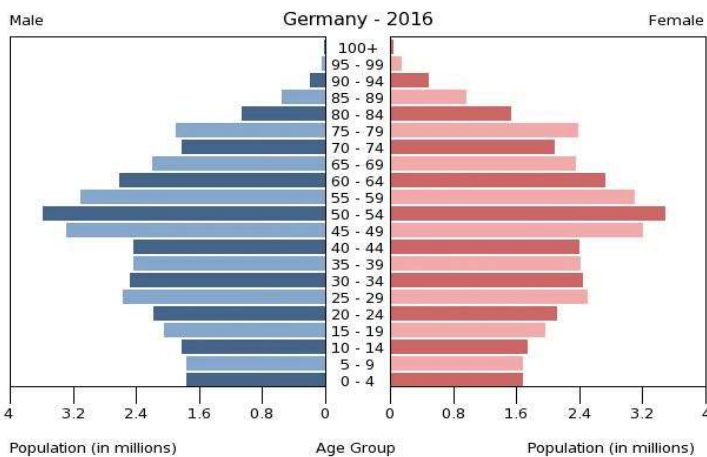

14) Německy mluvící státy, strana 2.